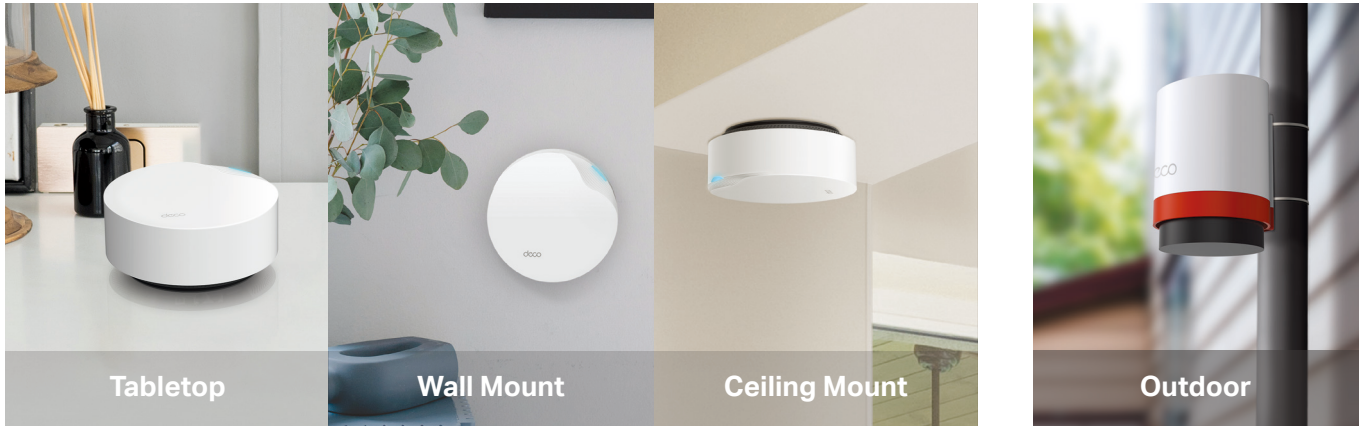

Built for Your Smart Home

Deco Voice X50

AX3000 Mesh Wi-Fi 6 System
with Smart Speaker

alexa built-in

Flexible Application

Tabletop | Wall Mount | Ceiling Mount

Deco X50-PoE

AX3000 Whole Home Dual Band Mesh Wi-Fi 6 System with PoE

Tabletop | Wall Mount | Pole Mount

Deco X50-Outdoor

AX3000 Outdoor Whole Home Mesh Wi-Fi 6 Unit

AX3000 Dual Band Wi-Fi

2402 Mbps (5 GHz) +
574 Mbps (2.4 GHz)

Powered over Ethernet

Powered and transmitted over an Ethernet cable

Whole Home Mesh Wi-Fi

Eliminate weak signal once for all.

Multi-Scene Installation - Put Your Deco Wherever You Want

Deco provides installation solutions for many scenarios. Choose the best installation method that fits your home. For even more flexibility, Deco offers both IP65 protection and PoE.