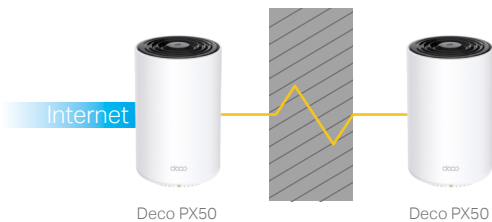

Deco X50-5G

Works through Walls

Deco PX50

AX3000 Dual Band
Wi-Fi + Powerline

AX3000 **G2000**
Powerline

Deco PX50 (Wi-Fi + Powerline)

Powerline technology uses your home's electrical wiring to create stronger connections between Deco units, reducing the impact of walls and other obstacles on signal.

Built for Your Smart Home

Deco Voice X50

AX3000 Mesh Wi-Fi 6 System
with Smart Speaker

alexa built-in

Flexible Application

Tabletop | Wall Mount | Ceiling Mount

Deco X50-PoE

AX3000 Whole Home Dual Band Mesh Wi-Fi 6 System with PoE