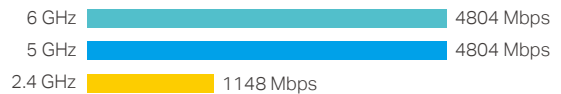

AXE11000 Tri-Band Whole Home Mesh Wi-Fi 6E System

Deco XE200

Wi-Fi 6E: Unlock the Full Potential of Wi-Fi 6

Wi-Fi 6E means Wi-Fi 6 extended to the 6 GHz band, a newly-opened frequency that brings more bandwidth, faster speeds, and lower latency.

Blazing Fast AX11000 Tri-Band Wi-Fi

Wi-Fi Dead Zone Killer

Cover up to 9,000 ft² (3-pack)

16 High-Gain Antennas

Maximized range and efficiency

10 Gbps Wired Connections

1× 10 Gigabit WAN/LAN port + 2× Gigabit WAN/LAN ports

Improved Capacity

Connect over 200 devices

Get Started with Deco

Deco XE75

Wi-Fi 6E

Expand to the 6 GHz band

AXE5400 Tri-Band Wi-Fi

2402 Mbps (6 GHz) +
2402 Mbps (5 GHz) +
574 Mbps (2.4 GHz)