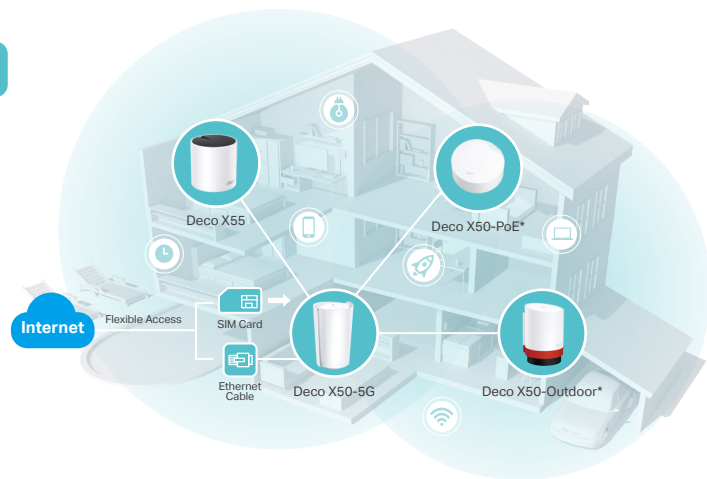

Built for Your Smart Home

Deco Voice X50

AX3000 Mesh Wi-Fi 6 System
with Smart Speaker

alexa built-in

Flexible Application

Tabletop | Wall Mount | Ceiling Mount

Deco X50-PoE

AX3000 Whole Home Dual Band Mesh Wi-Fi 6 System with PoE

Tabletop | Wall Mount | Pole Mount

Deco X50-Outdoor

AX3000 Outdoor Whole Home Mesh Wi-Fi 6 Unit

AX3000 Dual Band Wi-Fi

2402 Mbps (5 GHz) +
574 Mbps (2.4 GHz)

Powered over Ethernet

Powered and transmitted over an Ethernet cable

Whole Home Mesh Wi-Fi

Eliminate weak signal once for all.

Multi-Scene Installation - Put Your Deco Wherever You Want

Deco provides installation solutions for many scenarios. Choose the best installation method that fits your home. For even more flexibility, Deco offers both IP65 protection and PoE.

Deco X50-PoE

Deco X50-Outdoor

All Deco Units Work Together

With TP-Link mesh technology, all Deco units can work together to build a stable whole home mesh Wi-Fi system. If you want more coverage, just get another Deco.